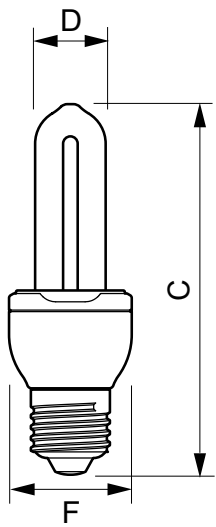

Product data

• General Information

Cap-Base	E27 [E27]
Nominal Lifetime (Nom)	8000 h
Switching Cycle	5000X

• Light Technical

Color Code	865 [CCT of 6500K]
Luminous Flux (Nom)	806 lm
Luminous Flux (Rated) (Nom)	806 lm
Color Designation	Cool Daylight
Luminous Flux Lamp @ 120V	806 lm
Lumen Maintenance 2000 h (Nom)	85 %
Lumen Maintenance 5000 h (Nom)	75 %
Chromaticity Coordinate X (Nom)	313
Chromaticity Coordinate Y (Nom)	337
Correlated Color Temperature (Nom)	6500 K
Luminous Efficacy (rated) (Nom)	56 lm/W
Color Rendering Index (Min)	80
Lmf At End Of Nominal Lifetime (Nom)	50 %

• Controls and Dimming

Dimmable	No
----------	----

• Approval and Application

Energy Efficiency Label (EEL)	A
Mercury (Hg) Content (Max)	2 mg

• Product Data

Full product code	871829125110100
Order product name	ECOHOME Stick 14W CDL E27 220-240V 1PF/6
EAN/UPC - Product	8718291251101
Order code	929689235801
Numerator - Quantity Per Pack	1
Numerator - Packs per outer box	6
Material Nr. (12NC)	929689235801
Net Weight (Piece)	0.065 kg

PHILIPS

Dimensional drawing

14 W, E27

Economy Stick 14W CDL E27 220-240V

Product	D	C	F
ECOHOME Stick 14W CDL E27 220-240V 1PF/6	21.2 mm	155 mm	40.4 mm

© 2015 Koninklijke Philips N.V. (Royal Philips)
All rights reserved.